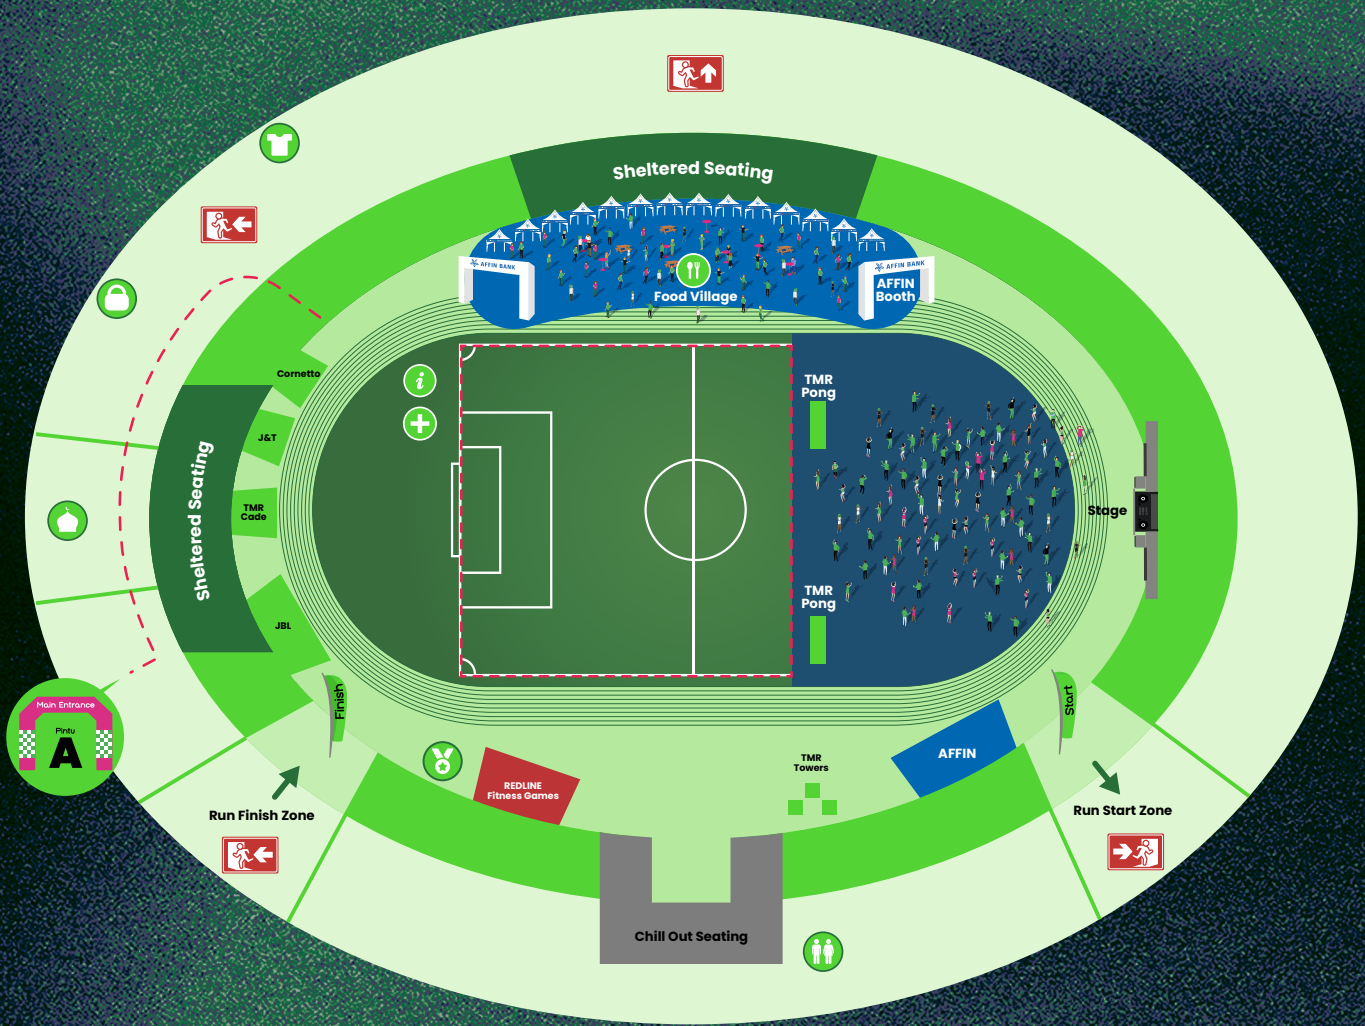

MUSIC VILLAGE

- Bag Storage
- Medic
- Info & Merchandise
- Food Village
- Run Pack Collection
- Toilets
- Medal Engraving
- Surau