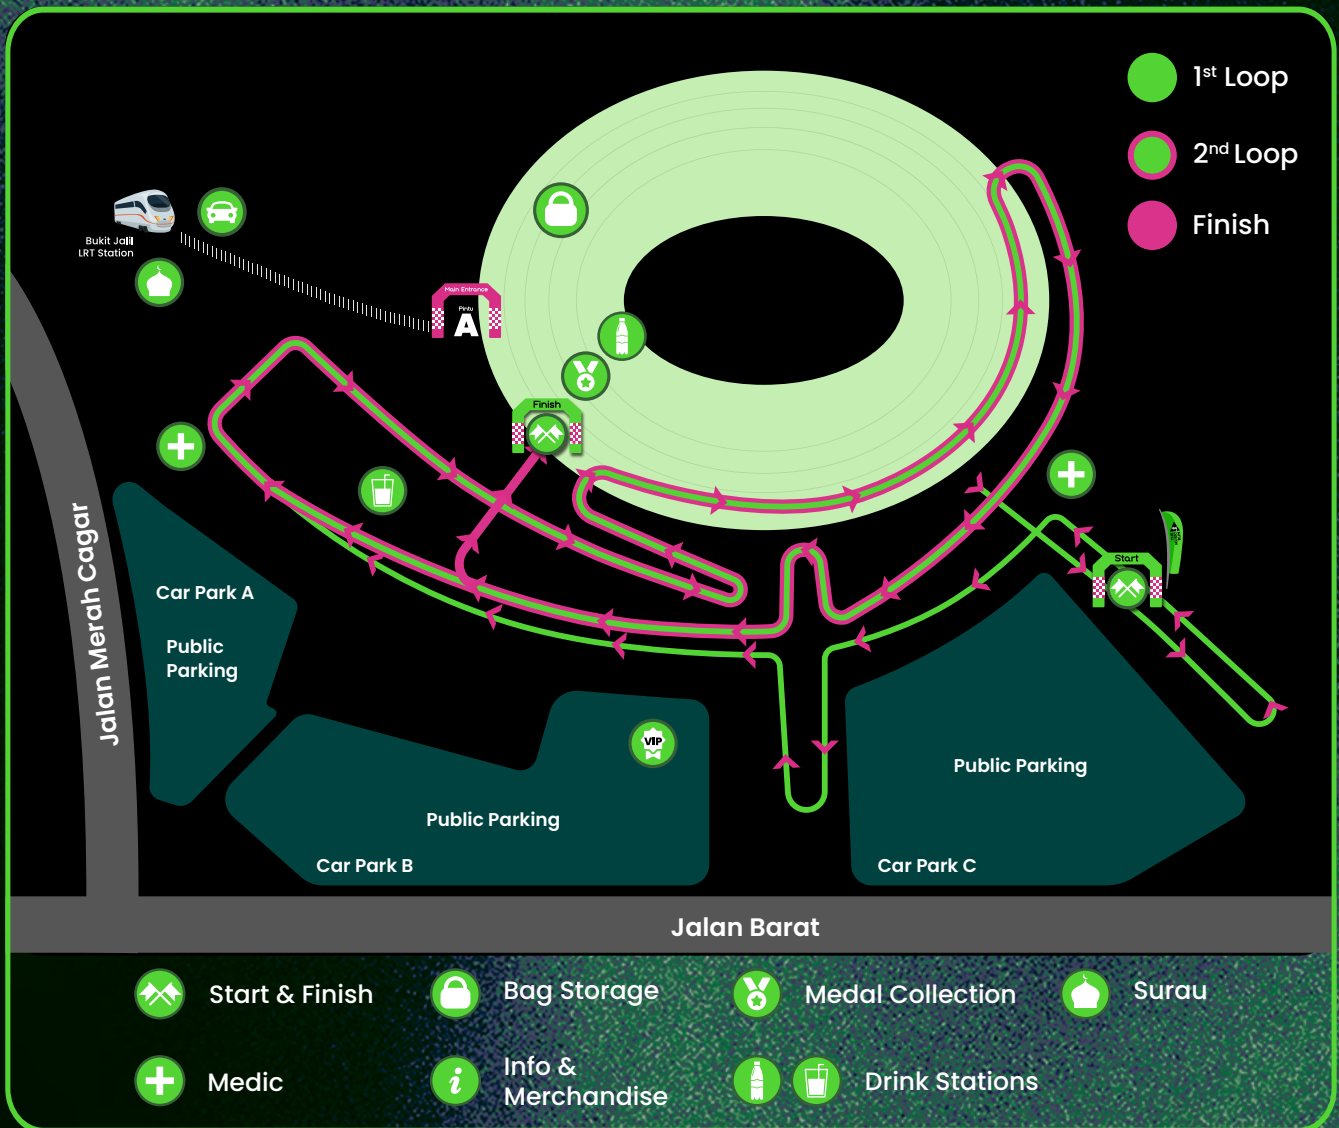

EVENT MAP

GETTING THERE

BY LRT/MRT

LRT Bukit Jalil is just 100m from the Stadium's main entrance, Pintu A. This is our recommended way to travel.

PUBLIC PARKING

Parking spaces are very limited, on a first-come, first-served basis.

BY E-HAILING

If you are driving or arriving by e-hailing enter "Bukit Jalil National Stadium (TM STADIUM)" to locate the venue.

Bag Storage

Each participant is allowed to deposit one bag only, subject to availability. Bags must not exceed the size of a standard backpack. All deposited items are left at the owner's risk, and we will not be liable for any loss or damage. Limited to 1000 bags ONLY.